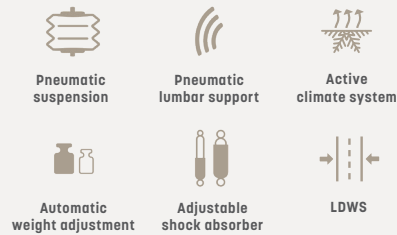

The product shown may differ from standard configuration.

TOUREA® CLIMATE

Comfort seat with active seat climate system

TOUREA® CLIMATE

Technical Data

The perfect partner for the long haul.

In addition to its other comfort features, the TOUREA Climate offers perfect seating comfort with its active climate system. On hot days, body moisture is removed and the seat surface remains dry. On cold days, the seat heating offers pleasant warmth. The TOUREA Climate is optionally available with turntable and lane departure warning system (LDWS).

FEATURES

	TOUREA® CLIMATE	TOUREA® CLIMATE	TOUREA® CLIMATE	TOUREA® CLIMATE
ARTICLE NO.	1179084	1366914	1179080	1366907
Fabric cover	●	●	●	●
STANDARD FEATURES				
1 Active climate system	●	●	●	●
Left-hand controls	●	●	●	●
2 Adjustable shock absorber	●	●	●	●
3 3-point safety belt system	●	●	●	●
Suspension travel, 80 mm	●	●	●	●
Height adjustment, 100 mm	●	●	●	●
4 Integrated headrest	●	●	●	●
5 Fore/aft adjustment	●	●	●	●
6 Pneumatic lumbar support	●	●	●	●
7 Adjustable backrest	●	●	●	●
8 Adjustable side support	●	●	●	●
9 Adjustable seat cushion depth	●	●	●	●
10 Tilt adjustment	●	●	●	●
11 Quick down	●	●	●	●
12 Turntable 50° right / 90°left			●	●
13 Lane departure warning system (LDWS)		●		●