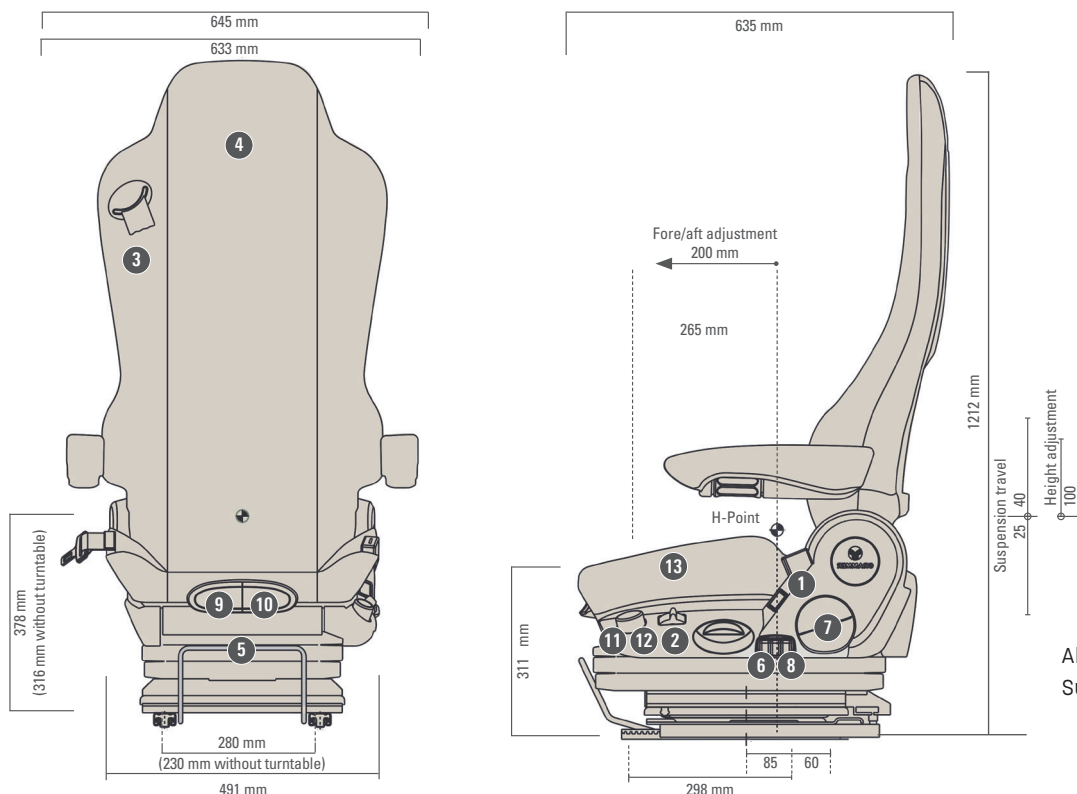

The product shown may differ from standard configuration.

TOUREA® CLIMATE

Comfort seat with active seat climate system

TOUREA® CLIMATE

Technical Data

The perfect partner for the long haul.

In addition to its other comfort features, the TOUREA Climate offers perfect seating comfort with its active climate system. On hot days, body moisture is removed and the seat surface remains dry. On cold days, the seat heating offers pleasant warmth. The TOUREA Climate is optionally available with turntable and lane departure warning system (LDWS).

FEATURES

	TOUREA® CLIMATE	TOUREA® CLIMATE	TOUREA® CLIMATE	TOUREA® CLIMATE
ARTICLE NO.	1179084	1366914	1179080	1366907
Fabric cover	●	●	●	●
STANDARD FEATURES				
1 Active climate system	●	●	●	●
Left-hand controls	●	●	●	●
2 Adjustable shock absorber	●	●	●	●
3 3-point safety belt system	●	●	●	●
Suspension travel, 80 mm	●	●	●	●
Height adjustment, 100 mm	●	●	●	●
4 Integrated headrest	●	●	●	●
5 Fore/aft adjustment	●	●	●	●
6 Pneumatic lumbar support	●	●	●	●
7 Adjustable backrest	●	●	●	●
8 Adjustable side support	●	●	●	●
9 Adjustable seat cushion depth	●	●	●	●
10 Tilt adjustment	●	●	●	●
11 Quick down	●	●	●	●
12 Turntable 50° right / 90°left			●	●
13 Lane departure warning system (LDWS)		●		●

Measurements (installation dimensions)

● STANDARD FEATURES ○ OPTIONAL FEATURES

All dimensions in mm.
Subject to technical changes.