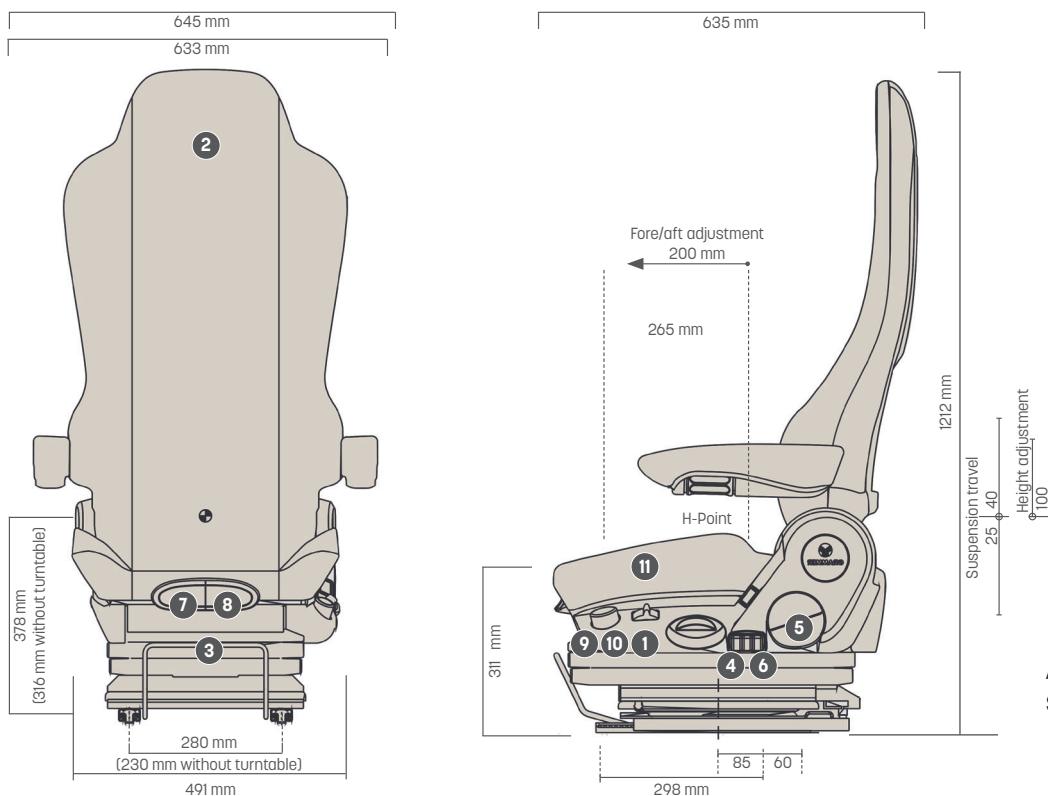

You can always rely on the LINEA High Performance to support you every step of the journey. The automatic weight adjustment optimally sets the seat to the drivers' weight. The GRAMMER Design-For-Use concept intuitively puts all the seat adjustments at your fingertips. The seat is optionally available with turntable and lane departure warning system (LDWS).

Features

	LINEA® HP	LINEA® HP	LINEA® HP	LINEA® HP
ARTICLE NO.	1141340	1366915	1141342	1366909
Fabric cover	●	●	●	●
STANDARD FEATURES				
Right-hand controls	●	●	●	●
1 Adjustable shock absorber	●	●	●	●
Suspension travel, 80 mm	●	●	●	●
Height adjustment, 100 mm	●	●	●	●
2 Integrated headrest	●	●	●	●
3 Fore/aft adjustment	●	●	●	●
4 Pneumatic lumbar support	●	●	●	●
5 Adjustable backrest	●	●	●	●
6 Adjustable side support	●	●	●	●
7 Adjustable seat cushion depth	●	●	●	●
8 Tilt adjustment	●	●	●	●
9 Quick down	●	●	●	●
10 Turntable 50° right / 90°left			●	●
11 Lane departure warning system (LDWS)		●		●

● STANDARD FEATURES ○ OPTIONAL FEATURES

Measurements (installation dimensions)

All dimensions in mm.
Subject to technical changes.