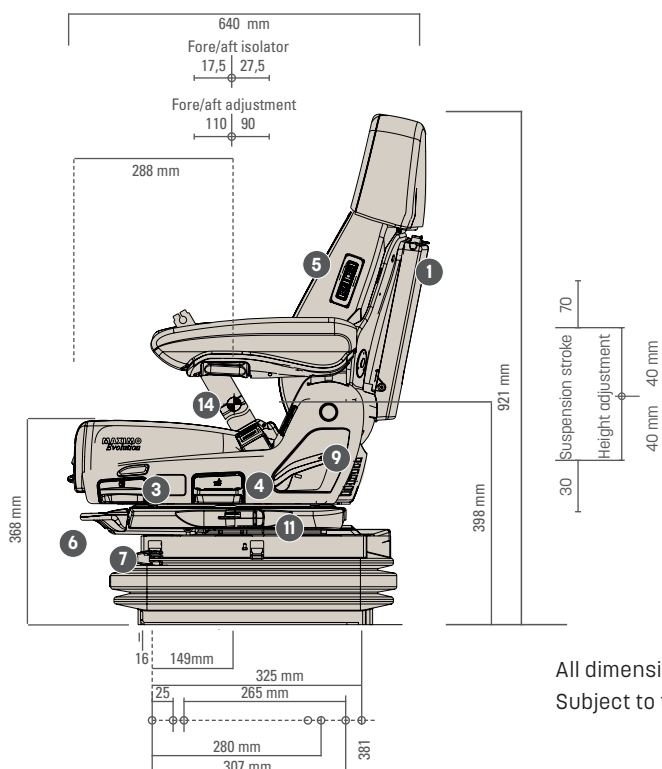

#### MAXIMO® XT EVOLUTION DYNAMIC

ARTICLE NO.	
Fabric	1388488
<b>STANDARD FEATURES</b>	
1 Document box	●
APS (Automatic positioning system)	●
2 Armrest left, adjustable angle, 80 x 380 mm	●
Shock absorber automatic	●
3 Swivel, adjustable range 15°	●
Pneumatic suspension with 12 V compressor	●
Extra-wide, ruggedised version	●
Dynamic Damping System	●
Suspension stroke, 120 mm	●
Weight adjustment, electronic, 50-130 kg	●
4 Height adjustment, 80 mm, infinite (pneumatic)	●
5 Climate system active	●

#### MAXIMO® XT EVOLUTION DYNAMIC

5 Seat heating, 2 steps	●
6 Fore/aft adjustment, 200 mm	●
7 Fore/aft isolator, lockable	●
8 Lumbar support, 2-fold	●
9 Adjustable backrest angle	●
10 Adaptive backrest Dualmotion	●
11 Lateral suspension, lockable	●
Seat cushion width	550 mm
Operator presence switch (OPS)	●
12 Adjustable seat cushion depth and angle	●
13 Adjustable side support, backrest	●
14 Restraint system, duosensitive	●
<b>OPTIONAL FEATURES</b>	
Armrest right, adjustable angle, 80 x 380 mm	○
Adapter plate for multifunctional armrest	○

### Measurements (installation dimensions)

● STANDARD FEATURES ○ OPTIONAL FEATURES

All dimensions in mm.  
Subject to technical changes.