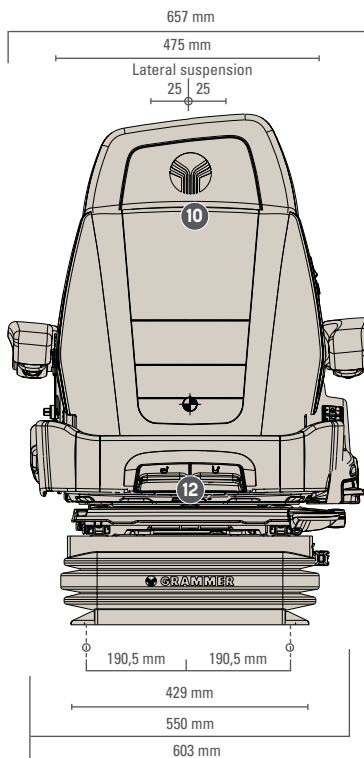

#### MAXIMO® XT EVOLUTION DYNAMIC

ARTICLE NO.	
Fabric	1388488
<b>STANDARD FEATURES</b>	
1 Document box	●
APS (Automatic positioning system)	●
2 Armrest left, adjustable angle, 80 x 380 mm	●
Shock absorber automatic	●
3 Swivel, adjustable range 15°	●
Pneumatic suspension with 12 V compressor	●
Extra-wide, ruggedised version	●
Dynamic Damping System	●
Suspension stroke, 120 mm	●
Weight adjustment, electronic, 50-130 kg	●
4 Height adjustment, 80 mm, infinite (pneumatic)	●
5 Climate system active	●

#### MAXIMO® XT EVOLUTION DYNAMIC

5 Seat heating, 2 steps	●
6 Fore/aft adjustment, 200 mm	●
7 Fore/aft isolator, lockable	●
8 Lumbar support, 2-fold	●
9 Adjustable backrest angle	●
10 Adaptive backrest Dualmotion	●
11 Lateral suspension, lockable	●
Seat cushion width	550 mm
Operator presence switch (OPS)	●
12 Adjustable seat cushion depth and angle	●
13 Adjustable side support, backrest	●
14 Restraint system, duosensitive	●
<b>OPTIONAL FEATURES</b>	
Armrest right, adjustable angle, 80 x 380 mm	○
Adapter plate for multifunctional armrest	○

### Measurements (installation dimensions)

● STANDARD FEATURES ○ OPTIONAL FEATURES

All dimensions in mm.  
Subject to technical changes.