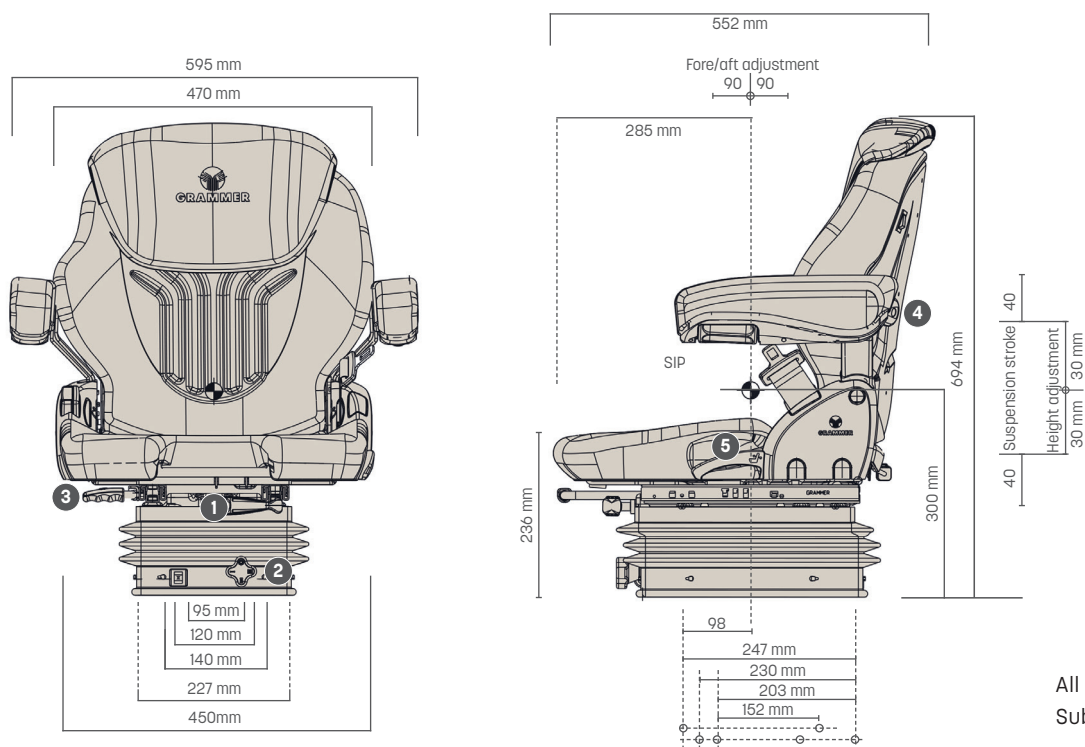

The product shown may differ from standard configuration.

COMPACTO® BASIC M

Compact Seat with Mechanical Suspension

COMPACTO® BASIC M

Technical data

Compact Seat

Despite having a mechanical suspension, the Compacto Basic M also boasts plenty of comfort and convenience. The seat can be set to three different heights using an easy-to-turn knob. It is adjusted to the user's weight by moving a lever in front until the marking in a plainly visible readout lines up with the selected seat height. This ensures that enough suspension travel will always be available.

Mechanical suspension

Mechanical lumbar support

Manual weight adjustment

Features

	COMPACTO® BASIC M	COMPACTO® BASIC M
ARTICLE NO.		
Fabric	1289044	
Imitation leather	1081362	
STANDARD FEATURES		
Mechanical suspension	●	
Suspension stroke, 80 mm	●	
1 Weight adjustment, 50 - 130 kg	●	
2 Height adjustment, 60 mm, 3-step, mechanical	●	
3 Fore/aft adjustment	●	
4 Lumbar support, mechanical	●	
5 Adjustable backrest angle		●
Seat cushion width		450 mm
OPTIONAL FEATURES		
Armrests, 65 mm x 270 mm		○
Restraint system		○
Backrest extension, insertable		○
Seat heating		○
Operator presence switch (OPS)		○
Fore/aft isolator		○

Measurements (Installation dimensions)

● STANDARD FEATURES ○ OPTIONAL FEATURES

All dimensions in mm.
Subject to technical changes.