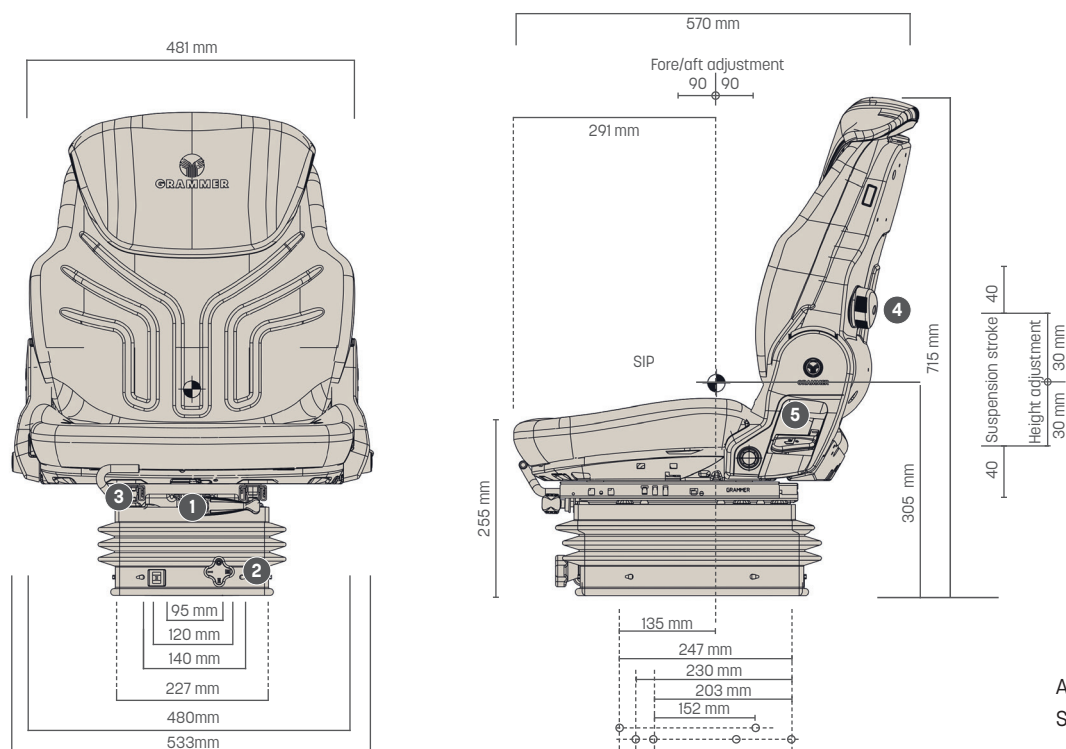

The product shown may differ from standard configuration.

COMPACTO® BASIC W

Compact Seat with Mechanical Suspension

COMPACTO® BASIC W

Technical data

Compact Seat

Despite having a mechanical suspension, the Compacto Basic W also boasts plenty of comfort and convenience. The seat can be set to three different heights using an easy-to-turn knob. It is adjusted to the user's weight by moving a lever in front until the marking in a plainly visible readout lines up with the selected seat height. This ensures that enough suspension travel will always be available.

Features

COMPACTO® BASIC W	
ARTICLE NO.	
Fabric	1288537
Imitation leather	1047331
STANDARD FEATURES	
Mechanical suspension	●
Suspension stroke, 80 mm	●
1 Weight adjustment, 50 - 130 kg	●
2 Height adjustment, 60 mm, 3-step, mechanical	●
3 Fore/aft adjustment	●
4 Lumbar support, mechanical	●

COMPACTO® BASIC W	
5 Adjustable backrest angle	●
Seat cushion width	480 mm
OPTIONAL FEATURES	
Armrests, 65 mm x 270 mm	○
Restraint system	○
Backrest extension, insertable	○
Seat heating	○
Operator presence switch (OPS)	○
Fore/aft isolator	○

Measurements (Installation dimensions)

● STANDARD FEATURES ○ OPTIONAL FEATURES

All dimensions in mm.
Subject to technical changes.